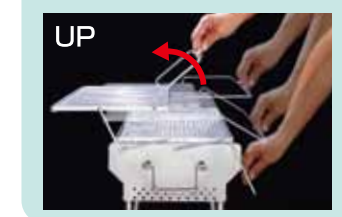

UP

The height is adjustable to 2 levels!

35.5cm

71.5cm