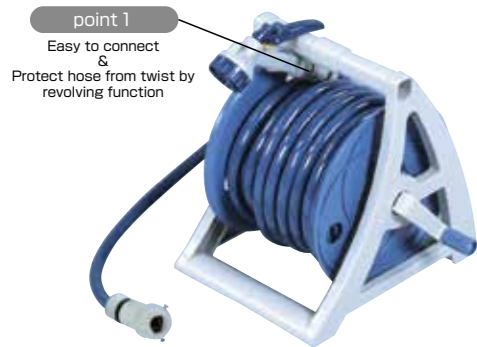

Hose Reel Set

Ocean series

Made of plastic, light and easy to carry!

point 1
Easy to connect & protect hose from twist by revolving function

15m
1/2"

NPR15GN Ocean15

- Size/W37×D32.5×H33cm(including handle)
- Weight/3kg ■ Color/Blue ■ 1pc/carton
- Carton size/W33.4×D31.4×H33.9cm
- Carton weight/3.3kg
- EAN/4971715 123406
- G Nozzle, Screw type hose connector
- Made in Japan