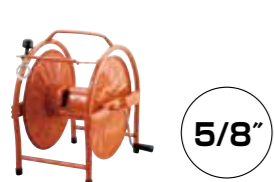

30m
1/2"

NPR30GNF Ocean30

- Size/W39.4×D40×H40cm(including handle)
- Weight/6kg ■ Color/Blue ■ 1pc/carton
- Carton size/W41×D32.5×H42cm
- Carton weight/6.6kg
- EAN/4971715 123314
- G Nozzle, 3 point screw connector
- Made in Japan

GNF type
3 point screw connector

GN type
Screw type hose connector

Easy to connect (GNF type)

Steel series

Made of steel, strong and hard to damage!

5/8"

HR-S for 20~25m

- Size/W32×D32.5×H36cm(including handle)
- Weight/2.5kg
- Color/Orange ■ 1pc/carton
- Carton size/W34.5×D25×H38.5cm
- Carton weight/2.8kg
- EAN/4971715 100032
- Made in Japan

5/8"

HR-L for 40~50m

- Size/W41.5×D39×H46cm(including handle)
- Weight/3.5kg
- Color/Orange ■ 1pc/carton
- Carton size/W41×D33.5×H49cm
- Carton weight/4kg
- EAN/4971715 100056
- Made in Japan

5/8"

HR-S (CB) for 20~25m