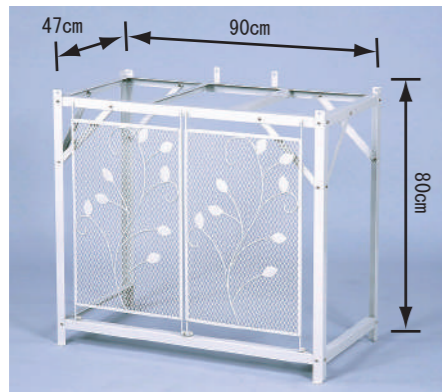

AC series

Adaptable model : HS-92

You can set HS-92 on the exterior unit cover !

AC-78MM : Exterior unit cover

- I.D./W83.0xD42.0xH74.5cm
- Weight/8kg
- Q. TY: 4pcs/carton
- 1carton for 1product
- Carton size/W94.5xD37.5xH50.5cm
- Carton weight/39.2kg
- JAN: 4971715 341787