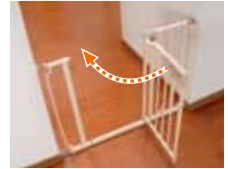

BABY GATE Prevent baby passing by double lock and auto closing!

For
6~24
months
baby

Croomy

**Baby gate Plus
(Expansible type)**

CSP-W93 (F)

- Size/W69~93×D5×H69cm
- Weight/3kg
- Material/Steel(Baking finish)
- Color/Beige
- Q.TY:3pcs/carton
- Carton size/W72×D20×H75.5cm
- Carton weight/17kg
- JAN:4971715 490799

You can attach it to
Max W93cm by
expansible frame

■ Door openable before and behind

■ Close automatically without your operation.

■ Double lock function

Croomy

Wooden baby gate

NHS-902WE (F)

- Size/W72~95×D5×H65cm
- Weight/3.5kg
- Material/Main body:Steel(Baking finish),
Door:Natural wood(Lacquer finish)
- Color/Brown
- Q.TY:3pcs/carton
- Carton size/W69×D17.5×H74cm
- Carton weight/15.4kg
- JAN:4971715 490928