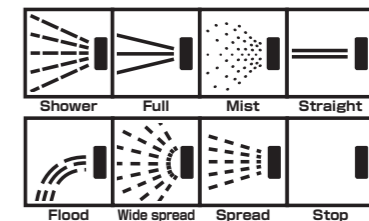

8 ways nozzle

■Subject to be changed for improvement

Head office 3-7-58, Minamiyokkamachi, Sanjo-shi, Niigata, 955-0852, Japan
TEL 81-256-36-4001 FAX 81-256-36-4050
E-mail:niigata@greenlife-web.co.jp URL:http://www.greenlife-web.co.jp

●Branch office Tokyo, Osaka,Fukuoka

ISO 9001 ISO14001 GREEN LIFE 28057101