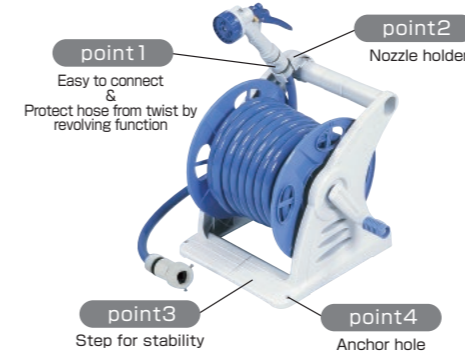

GR50GNF Genius50 50m 15mm

- Size / W44.5xD43.5xH41.5cm (including handle)
- Weight / 11kg Color / Blue
- 1pc/carton
- Carton size/W45xD38.5xH45.5cm
- Carton weight/12.3kg
- EAN / 4971715 123321
- G Nozzle,3 point screw connector, Nozzle holder
- Made in Japan

GR50CF Genius50CF 50m 15mm

- Size / W44.5xD43.5xH41.5cm (including handle)
- Weight / 11.5kg Color / Blue
- 1pc/carton
- Carton size/W45xD38.5xH46cm
- Carton weight/12.4kg
- EAN / 4971715 123055
- Clip Nozzle,3 point screw connector, Nozzle holder
- Made in Japan

GR50PSF Genius50 50m 15mm

- Size / W44.5xD43.5xH41.5cm (including handle)
- Weight / 11kg Color / Blue
- 1pc/carton
- Carton size/W45xD38.5xH45.5cm
- Carton weight/12.3kg
- EAN / 4971715 124144
- Volume control hang nozzle, 3 point screw connector, Nozzle holder
- Made in Japan