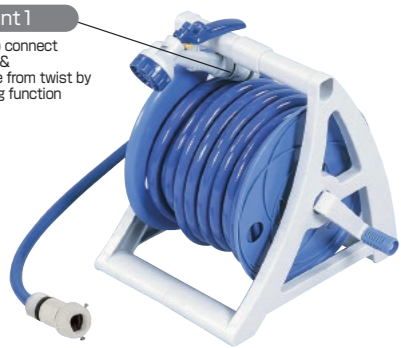

Hose Reel Set

Ocean series

point 1
Easy to connect & Protect hose from twist by revolving function

- GNF type**
3 point screw connector
- GN type**
Screw type hose connector

NPR15GN Ocean15
15m 12mm

- Size/W37×D32.5×H33cm(including handle)
- Weight/3kg Color/Blue 1pc/carton
- Carton size/W32×D34×H35cm
- Carton weight/3.3kg
- EAN/4971715 123406
- G Nozzle,Screw type hose connector
- Made in Japan