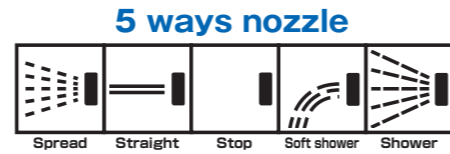

●Branch office Tokyo, Osaka,Fukuoka

ISO 9001 ISO14001 GREEN LIFE 28057101

Hose Reel Set

G-Auto

Automatic-Hose Reel
G-Auto

Easy to connect
3 point screw connector

PRGA-15 G-Auto15 15m 9mm

- Size/W32.5xD38.5xH34cm (including pedal&stand)
- Weight/4.4kg
- Material/Main body:PP Hose:PVC
- Color/Light gray
- 3pcs/carton
- Carton size/W71.5xD35.5xH35cm
- Carton weight/17kg
- EAN/ 4971715 124168
- Hang nozzle cute, 3 point screw connector
- Made in Japan