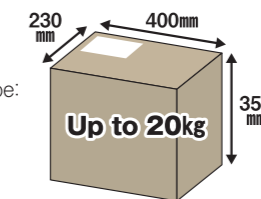

TR-2746 (TGY)

- Size/W48.0xD28.5xH48.0cm (including knob, adjuster)
- Weight/9.1kg ■ Material/Steel
- 2pcs/carton ■ Color/Titanium gray
- Carton size/W63.0xD51.0xH52.0cm
- Carton weight/24.5kg
- Load-resistant/Hanging wall type: Up to 10.0kg
- Stationary type: Up to 20.0kg
- EAN/4971715 232306