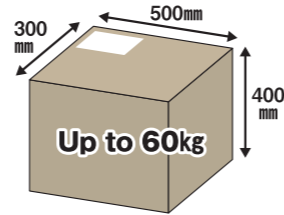

Delivery box with bench

New!!

TRA-61 (TGY)

- Size/W64.0xD46.0xH48.5cm (including adjuster)
- Weight/7.0kg ■ Material/Main body:Aluminum
- 1pc/carton ■ Color/Titanium gray
- Carton size/W70.0xD46.5xH13.0cm
- Carton weight/8.0kg
- Load-resistant/Bench top:100kg
- Strage part:60kg
- EAN/4971715 232375

Receipt maximum size

Delivery box with bench

Receive

Selling point!

1 With receipt confirmation window!

2 usable as a bench!

3 With rattling prevention adjuster!

4 Attachable padlock and wire!

Fixture stand for Mail box

New!!

OPS-02MD (TGY)

- Size/W49.5xD35.5xH123.0cm (including adjuster)
- Weight/4.6kg ■ 3pcs/carton
- Color/Titanium gray ■ Material/Steel
- Carton size/W52.0xD38.5xH41.0cm
- Carton weight/18.0kg
- EAN/4971715 232177

TRS-01 (TGY)

- Size/W54.0xD44.5xH121.5cm (including adjuster)
- Weight/5.9kg ■ 2pcs/carton
- Color/Titanium gray ■ Material/Steel
- Carton size/W65.5xD33.0xH26.5cm
- Carton weight/14.6kg
- EAN/4971715 232313

TRK-01 (TGY)

- Size/W51.5xD33.0xH36.0cm (including adjuster)
- Weight/3.0kg ■ 2pcs/carton
- Color/Titanium gray ■ Material/Steel
- Carton size/W47.5xD38.0xH17.0cm
- Carton weight/6.5kg
- EAN/4971715 232467

GREEN LIFE

You can receive home delivery even while you are out!

Delivery Box Receibo

■ Subject to be changed for improvement.

Head office 3-7-58, Minamiyokkamachi, Sanjo-shi, Niigata, 955-0852, Japan
☎81-256-36-4001 📠81-256-36-4050
E-mail: niigata@greenlife-web.co.jp URL: http://www.greenlife-web.co.jp
●Branch office
Tokyo, Osaka, Fukuoka

GREEN LIFE 51078501