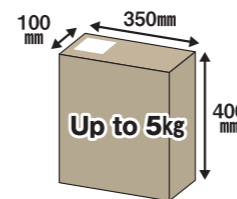

## Delivery Box Series

Receipt Maximum Size

### TFH-75S (TGY)

- Size/W45.5xD16.6xH47.3cm (including knob)
- Weight/4.3kg ■ Material/Steel
- 4pcs/carton ■ Color/Titanium gray
- Carton size/W77.8xD47.6xH50.9cm
- Carton weight/21.0kg
- Load-resistant/5.0kg
- EAN/4971715 232269