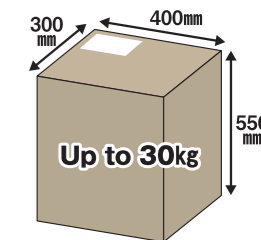

### TFH-75S (TGY)

- Size/W45.5xD16.6xH47.3cm (including knob)
- Weight/4.3kg ■ Material/Steel
- 4pcs/carton ■ Color/Titanium gray
- Carton size/W77.8xD47.6xH50.9cm
- Carton weight/21.0kg
- Load-resistant/5.0kg
- EAN/4971715 232269

You can attach the door openable from right or left.

Receipt Maximum Size

### TR-2746 (TGY)

- Size/W48.0xD28.5xH48.0cm (including knob, adjuster)
- Weight/9.1kg ■ Material/Steel
- 2pcs/carton ■ Color/Titanium gray
- Carton size/W63.0xD51.0xH52.0cm
- Carton weight/24.5kg
- Load-resistant/Hanging wall type: Up to 10.0kg
- Stationary type: Up to 20.0kg
- EAN/4971715 232306