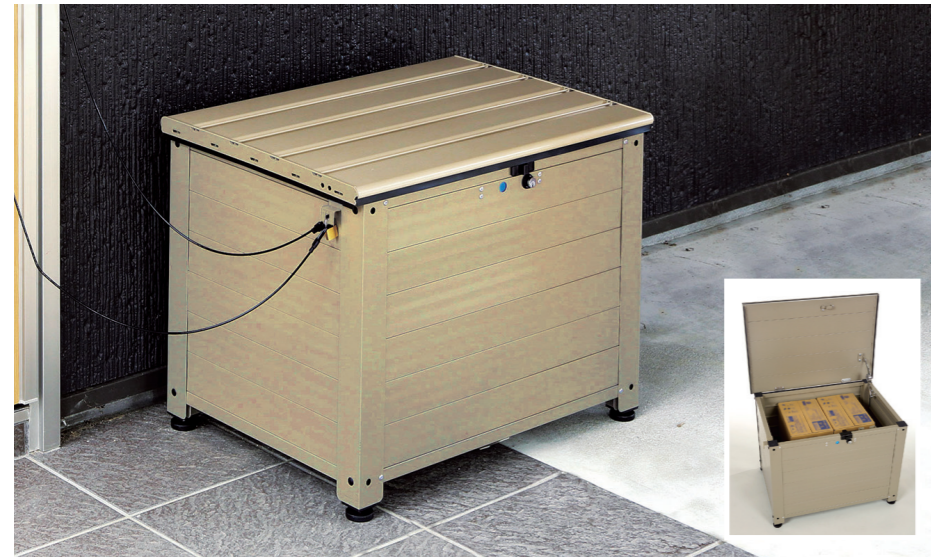

## Delivery box with bench

New!!

### TRA-61 (TGY)

- Size/W64.0xD46.0xH48.5cm (including adjuster)
- Weight/7.0kg ■ Material/Main body:Aluminum
- 1pc/carton ■ Color/Titanium gray
- Carton size/W70.0xD46.5xH13.0cm
- Carton weight/8.0kg
- Load-resistant/Bench top:100kg
- Strage part:60kg
- EAN/4971715 232375

## Delivery box with bench

Receive

Selling point!

1 With receipt confirmation window!

2 usable as a bench!

3 With rattling prevention adjuster!

4 Attachable padlock and wire!

## Folding delivery box