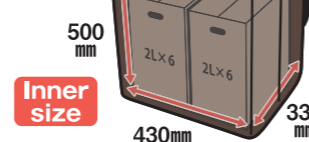

Folding delivery box Receibo Selling point!

1. 1 With inside pocket
2. 2 With bottom tack
3. 3 With belt and buckle
4. 4 Easily assembling

How to receive

- ① Open a fastener and take a padlock out of inside pocket.
- ② Put in baggage.
- ③ Push the sealing the receipt by the stump in inside pocket.
- ④ Put in the stump and receipt slip.

How to lock

- ① Put fasteners together well
- ② Put a padlock through the hole and lock it