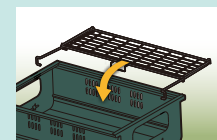

Easy fitting!

KT-450

KT-650

Side table for 650
●Size/W63.5×D21.7×2.5cm ●Weight/600g
●Material/Steel ●Maximum load limit/3kg
●10pcs/carton
●Carton size/W65×D24×H22cm
●Carton weight/6.5kg
●Compatible models/CBN-650,CBN-650TN,CB-650S,CB-650STN
●Made in China
●EAN/4971715 366885