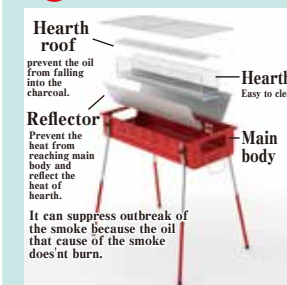

CB-650S

Less smoke.
Less BBQ smell on your clothes.

POINT 1 Oil protection structure delivers comfortable less smoke BBQ.

POINT 2 Radiation effect & Far infrared ray effect.