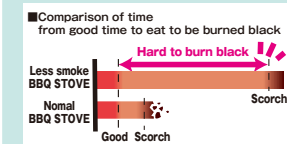

No direct fire, No burn of the food.

POINT 3 You can bake by less charcoal.