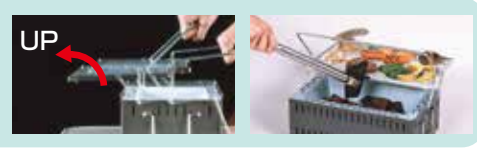

UC-350ST (GY) Lift Table Sichirin

- ●Size/W37xD25.5xH16cm(including Flame)
- ●Weight/2.2kg
- ●Material/Main body:Steel(Baking finish), Leg:Gnylon
- ●Carton size/W54xD39xH54cm
- ●Carton weight/16.2kg
- ●6pcs/carton
- ●Griddle for exchange/C-35
- ●Made in Japan
- ●EAN/4971715 366360

Easy to add charcoal!

BBQ STOVE

Barbecue Stove