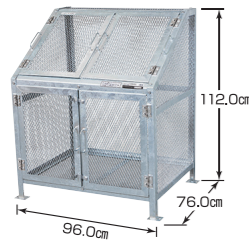

Dust cage

Material | Steel (Galvanized)

Capacity 300g
Trash bag of 45l 6 bags
2 doors

KDB-600N Dust cage 60

■ Size/W66.0xD76.0xH112.0cm (including legs, handles)
■ Weight/31.0kg
■ 2 cartons for 1 product
■ Carton size/Carton weight
(2-1) W113.5xD75.0xH14.5cm/19.0kg
(2-2) W107.0xD60.0xH6.0cm/12.0kg
■ EAN/4971715 203221

Capacity 450g
Trash bag of 45l 10 bags
4 doors

KDB-900N Dust cage 90

■ Size/W96.0xD76.0xH112.0cm (including legs, handles)
■ Weight/41.2kg
■ 3 cartons for 1 product
■ Carton size/Carton weight
(3-1) W113.5xD75.0xH14.5cm/22.4kg
(3-2) W60.0xD45.0xH9.0cm/8.2kg
(3-3) W103.0xD90.0xH3.0cm/10.6kg
■ EAN/4971715 203252

Capacity 600g
Trash bag of 45l 13 bags
4 doors

KDB-1200N Dust cage 120

■ Size/W125.0xD76.0xH112.0cm (including legs, handles)
■ Weight/49.8kg
■ 4 cartons for 1 product
■ Carton size/Carton weight
(4-1) W113.5xD75.0xH14.5cm/16.2kg
(4-2) W59.5xD58.5xH9.0cm/10.2kg
(4-3) W103.0xD60.0xH4.5cm/13.6kg
(4-4) W120.0xD19.0xH5.0cm/9.8kg
■ EAN/4971715 203290

Capacity 750g
Trash bag of 45l 16 bags
4 doors

KDB-1500N Dust cage 150

■ Size/W155.0xD76.0xH112.0cm (including legs, handles)
■ Weight/56.8kg
■ 4 cartons for 1 product
■ Carton size/Carton weight
(4-1) W113.5xD75.0xH14.5cm/16.2kg
(4-2) W60.0xD73.5xH9.0cm/12.0kg
(4-3) W103.0xD75.0xH4.5cm/16.4kg
(4-4) W150.0xD19.0xH5.0cm/12.2kg
■ EAN/4971715 203344