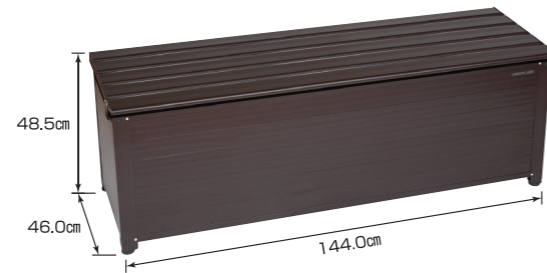

ABS-144N
Bench stocker 144

- Size/W144.0xD46.0xH48.5cm(Including adjuster) ■ Weight/13.7kg
- Material/Aluminium(Baking finish) ■ Color/Brown ■ 1pc/carton
- Storage space/W136.0xD40.5xH41.5cm
- Carton size/W148.0xD47.0xH12.5cm
- Carton weight/15.0kg
- EAN/4971715 443740