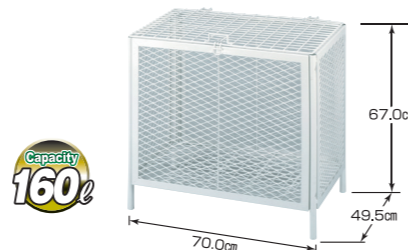

Dust cage

Material | Steel (Galvanized)

Capacity 300g
Trash bag of 45l 6 bags
2 doors

KDB-600N Dust cage 60

■ Size/W66.0xD76.0xH112.0cm (including legs, handles)
■ Weight/31.0kg
■ 2 cartons for 1 product
■ Carton size/Carton weight
(2-1) W113.5xD75.0xH14.5cm/19.0kg
(2-2) W107.0xD60.0xH6.0cm/12.0kg
■ EAN/4971715 203221

Trash Incinerators

OED-60S Trash Incinerator

■ Size/φ35.0xH104.0cm
■ Weight/4.3kg
■ Material/Stainless
■ 1pc/carton
■ Carton size/W37.5xD37.5xH58.5cm
■ Carton weight/5.7kg
■ EAN/4971715 241568

OED-80S Trash Incinerator

Cooking stove

SCS-60 Stainless cooking stove

■ Size/φ37.0xH135.5cm
■ Weight/5.4kg ■ 1pc/carton
■ Material/Main body:Stainless
Upper lid, Chimney joint:Ulster steel plate
■ Carton size/W38.0xH38.0xD56.5cm
■ Carton weight/6.6kg
■ EAN/4971715 241582

Home dust cage

DC-160 Home dust cage

■ Size/W70.0xD49.5xH67.0cm ■ Weight/12.7kg
■ Material/Steel(Baking finish) ■ Color/Light gray ■ 1pc/carton
■ Carton size/W72.5xD56.5xH14.0cm ■ Carton weight/13.6kg
■ EAN/4971715 202446