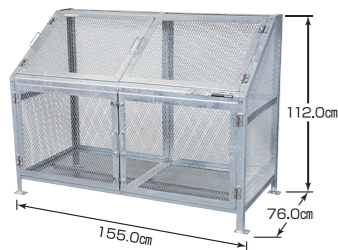

Dust cage

Material | Steel (Galvanized)

Capacity 300g
Trash bag of 45l 6 bags
2 doors

KDB-600N Dust cage 60

■ Size/W66.0xD76.0xH112.0cm (including legs, handles)
■ Weight/31.0kg
■ 2 cartons for 1 product
■ Carton size/Carton weight
(2-1) W113.5xD75.0xH14.5cm/19.0kg
(2-2) W107.0xD60.0xH6.0cm/12.0kg
■ EAN/4971715 203221

Capacity 450g
Trash bag of 45l 10 bags
4 doors

KDB-900N Dust cage 90

■ Size/W96.0xD76.0xH112.0cm (including legs, handles)
■ Weight/41.2kg
■ 3 cartons for 1 product
■ Carton size/Carton weight
(3-1) W113.5xD75.0xH14.5cm/22.4kg
(3-2) W60.0xD45.0xH9.0cm/8.2kg
(3-3) W103.0xD90.0xH3.0cm/10.6kg
■ EAN/4971715 203252

Capacity 600g
Trash bag of 45l 13 bags
4 doors

KDB-1200N Dust cage 120

■ Size/W125.0xD76.0xH112.0cm (including legs, handles)
■ Weight/49.8kg
■ 4 cartons for 1 product
■ Carton size/Carton weight
(4-1) W113.5xD75.0xH14.5cm/16.2kg
(4-2) W59.5xD58.5xH9.0cm/10.2kg
(4-3) W103.0xD60.0xH4.5cm/13.6kg
(4-4) W120.0xD19.0xH5.0cm/9.8kg
■ EAN/4971715 203290

Capacity 750g
Trash bag of 45l 16 bags
4 doors

KDB-1500N Dust cage 150

■ Size/W155.0xD76.0xH112.0cm (including legs, handles)
■ Weight/56.8kg
■ 4 cartons for 1 product
■ Carton size/Carton weight
(4-1) W113.5xD75.0xH14.5cm/16.2kg
(4-2) W60.0xD73.5xH9.0cm/12.0kg
(4-3) W103.0xD75.0xH4.5cm/16.4kg
(4-4) W150.0xD19.0xH5.0cm/12.2kg
■ EAN/4971715 203344