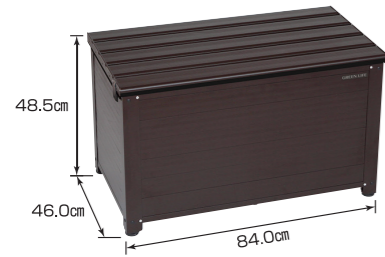

EA-180J Artificial wooden top bench 180

■ Size/W180.0xD34.0xH39.5cm ■ Weight/15.5kg ■ Color/Brown
■ 1pc/carton ■ Material/Bench top:Artificial wood Legs:Aluminium (Baking finish)
■ CartonSize/W183.0xD41.0xH8.0cm ■ Carton weight/16.0kg
■ EAN/4971715 443894

● Branch office
Tokyo, Osaka, Fukuoka

GREEN LIFE 51078501

Bench stocker

ABS-84N
Bench stocker 84

- Size/W84.0xD46.0xH48.5cm(Including adjuster) ■ Weight/8.7kg
- Material/Aluminium(Baking finish) ■ Color/Brown ■ 1pc/carton
- Storage space/W76.0xD40.5xH41.5cm
- Carton size/W88.0xD47.0xH12.5cm
- Carton weight/9.9kg
- EAN/4971715 443726