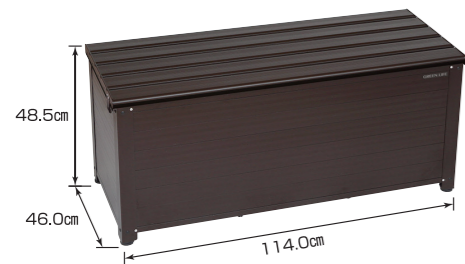

● Branch office
Tokyo, Osaka, Fukuoka

GREEN LIFE 51078501

Bench stocker

ABS-84N
Bench stocker 84

- Size/W84.0xD46.0xH48.5cm(Including adjuster) ■ Weight/8.7kg
- Material/Aluminium(Baking finish) ■ Color/Brown ■ 1pc/carton
- Storage space/W76.0xD40.5xH41.5cm
- Carton size/W88.0xD47.0xH12.5cm
- Carton weight/9.9kg
- EAN/4971715 443726

ABS-114N
Bench stocker 114

- Size/W114.0xD46.0xH48.5cm(Including adjuster) ■ Weight/11.0kg
- Material/Aluminium(Baking finish) ■ Color/Brown ■ 1pc/carton
- Storage space/W106.0xD40.5xH41.5cm
- Carton size/W118.0xD47.0xH12.5cm
- Carton weight/12.2kg
- EAN/4971715 443733