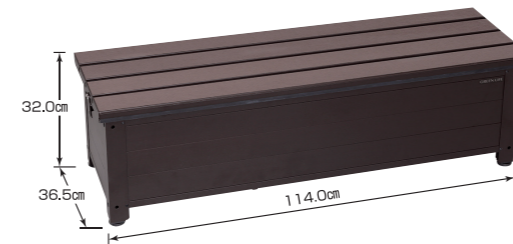

■ Size/W84.0xD36.5xH32.0cm (Including adjuster)
■ Weight/9.5kg ■ Color/Brown ■ 1pc/carton
■ Material/Main body:Aluminium (Baking finish)
Bench top:Artificial wood
■ Storage space/W76.0xD30.5xH24.5cm
■ Carton size/W88.0xD37.6xH12.5cm
■ Carton weight/10.0kg
■ EAN/4971715 443849

AFS-114J Garden stocker W/aluminum, artificial wooden bench top 114

■ Size/W114.0xD36.5xH32.0cm (Including adjuster)
■ Weight/12.7kg ■ Color/Brown ■ 1pc/carton
■ Material/Main body:Aluminium (Baking finish)
Bench top:Artificial wood
■ Storage space/W106.0xD30.5xH24.5cm
■ Carton size/W118.0xD37.6xH12.5cm
■ Carton weight/13.5kg
■ EAN/4971715 443856