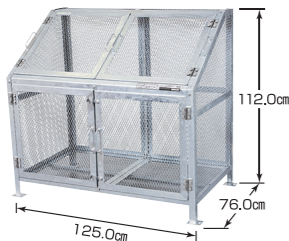

Dust cage

Material | Steel (Galvanized)

Capacity 300g
Trash bag of 45l 6 bags
2 doors

KDB-600N Dust cage 60

■ Size/W66.0xD76.0xH112.0cm (including legs, handles)
■ Weight/31.0kg
■ 2 cartons for 1 product
■ Carton size/Carton weight
(2-1) W113.5xD75.0xH14.5cm/19.0kg
(2-2) W107.0xD60.0xH6.0cm/12.0kg
■ EAN/4971715 203221

Capacity 450g
Trash bag of 45l 10 bags
4 doors

KDB-900N Dust cage 90

■ Size/W96.0xD76.0xH112.0cm (including legs, handles)
■ Weight/41.2kg
■ 3 cartons for 1 product
■ Carton size/Carton weight
(3-1) W113.5xD75.0xH14.5cm/22.4kg
(3-2) W60.0xD45.0xH9.0cm/8.2kg
(3-3) W103.0xD90.0xH3.0cm/10.6kg
■ EAN/4971715 203252

Capacity 600g
Trash bag of 45l 13 bags
4 doors

KDB-1200N Dust cage 120

■ Size/W125.0xD76.0xH112.0cm (including legs, handles)
■ Weight/49.8kg
■ 4 cartons for 1 product
■ Carton size/Carton weight
(4-1) W113.5xD75.0xH14.5cm/16.2kg
(4-2) W59.5xD58.5xH9.0cm/10.2kg
(4-3) W103.0xD60.0xH4.5cm/13.6kg
(4-4) W120.0xD19.0xH5.0cm/9.8kg
■ EAN/4971715 203290

Capacity 750g
Trash bag of 45l 16 bags
4 doors

KDB-1500N Dust cage 150

■ Size/W155.0xD76.0xH112.0cm (including legs, handles)
■ Weight/56.8kg
■ 4 cartons for 1 product
■ Carton size/Carton weight
(4-1) W113.5xD75.0xH14.5cm/16.2kg
(4-2) W60.0xD73.5xH9.0cm/12.0kg
(4-3) W103.0xD75.0xH4.5cm/16.4kg
(4-4) W150.0xD19.0xH5.0cm/12.2kg
■ EAN/4971715 203344