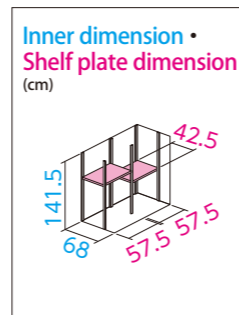

Outdoor storage shed daSeele

W95
cm

W125
cm

SRM-0915

- Floor space/0.8sqyd(0.68m²)
 - Effective dimensions of door opening/ W37×H138.0cm
 - Adjustable shelf/1pc(12 levels)
 - 3 cartons for 1 product
 - Carton size/
(3-1)W159.5×D54×H10.5cm
(3-2)W98.5×D86.5×H15cm
(3-3)W157.5×D85×H8.5cm
 - Attachment/Key, Anchor plate
- EAN / (TGY)4971715 342821
(GR) 4971715 342661
(PI) 4971715 342500

SRM-1215

- Floor space/1.08sqyd(0.9m²)
 - Effective dimensions of door opening/ W52×H138.0cm
 - Adjustable shelf/2pcs(12 levels)
 - 3 cartons for 1 product
 - Carton size/
(3-1)W159.5×D69×H10.5cm
(3-2)W128.5×D86.5×H15cm
(3-3)W157.5×D85×H8.5cm
 - Attachment/Key, Anchor plate
- EAN / (TGY)4971715 342869
(GR) 4971715 342708
(PI) 4971715 342548

W155
cm

W185
cm

SRM-1515

- Floor space/1.36sqyd(1.13m²)
 - Effective dimensions of door opening/ W67×H138.0cm
 - Adjustable shelf/2pcs(12 levels)
 - 3 cartons for 1 product
 - Carton size/
(3-1)W157×D86×H9cm
(3-2)W158.5×D86.5×H15cm
(3-3)W157.5×D85×H8.5cm
 - Attachment/Key, Anchor plate
- EAN / (TGY)4971715 342906
(GR) 4971715 342746
(PI) 4971715 342586

SRM-1815

- Floor space/1.6sqyd(1.35m²)
 - Effective dimensions of door opening/ W82×H138.0cm
 - Adjustable shelf/2pcs(12 levels)
 - 3 cartons for 1 product
 - Carton size/
(3-1)W158×D101×H9cm
(3-2)W187.5×D86.5×H15cm
(3-3)W157.5×D85×H8.5cm
 - Attachment/Key, Anchor plate
- EAN / (TGY)4971715 342944
(GR) 4971715 342784
(PI) 4971715 342623