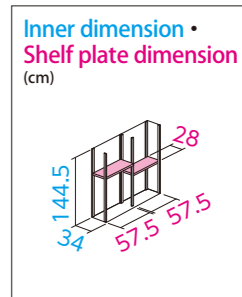

Outdoor storage shed daSeele

W95
cm

W125
cm

SRM-0915

- Floor space/0.8sqyd(0.68m²)
 - Effective dimensions of door opening/ W37×H138.0cm
 - Adjustable shelf/1pc(12 levels)
 - 3 cartons for 1 product
 - Carton size/
(3-1)W159.5×D54×H10.5cm
(3-2)W98.5×D86.5×H15cm
(3-3)W157.5×D85×H8.5cm
 - Attachment/Key, Anchor plate
- EAN / (TGY)4971715 342821
(GR) 4971715 342661
(PI) 4971715 342500

SRM-1815

- Floor space/1.6sqyd(1.35m²)
 - Effective dimensions of door opening/ W82×H138.0cm
 - Adjustable shelf/2pcs(12 levels)
 - 3 cartons for 1 product
 - Carton size/
(3-1)W158×D101×H9cm
(3-2)W187.5×D86.5×H15cm
(3-3)W157.5×D85×H8.5cm
 - Attachment/Key, Anchor plate
- EAN / (TGY)4971715 342944
(GR) 4971715 342784
(PI) 4971715 342623

Outdoor storage shed daSeele slim

Slim type of 40.5cm in depth

H91
cm

H151
cm

Storage image

SRS-1209(TGY)

- Floor space/0.14sqyd(0.46m²)
 - Effective dimensions of door opening/ W52.0×H78cm
 - Adjustable shelf/1pc(6levels)
 - 2 cartons for 1 product
 - Carton size/
(2-1)W100.5×D68×H16cm
(2-2)W128.5×D43.5×H11.5cm
 - Attachment/Key
- EAN / (TGY)4971715 343835

SRS-1215(TGY)

- Floor space/0.14sqyd(0.46m²)
 - Effective dimensions of door opening/ W52.0×H138.0cm
 - Adjustable shelf/2pc(12 levels)
 - 3 cartons for 1 product
 - Carton size/
(3-1)W150.5×D64.5×H9.0cm
(3-2)W128.5×D43.5×H11.5cm
(3-3)W159.5×D40.5×H10cm
 - Attachment/Key
- EAN / (TGY)4971715 343866