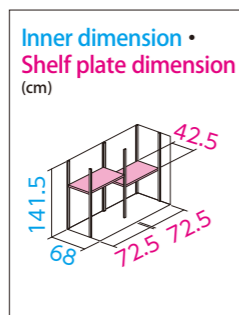

Outdoor storage shed daSeele

W95
cm

W125
cm

SRM-0915

- Floor space/0.8sqyd(0.68m²)
 - Effective dimensions of door opening/ W37×H138.0cm
 - Adjustable shelf/1pc(12 levels)
 - 3 cartons for 1 product
 - Carton size/
(3-1)W159.5×D54×H10.5cm
(3-2)W98.5×D86.5×H15cm
(3-3)W157.5×D85×H8.5cm
 - Attachment/Key, Anchor plate
- EAN / (TGY)4971715 342821
(GR) 4971715 342661
(PI) 4971715 342500

SRM-1215

- Floor space/1.08sqyd(0.9m²)
 - Effective dimensions of door opening/ W52×H138.0cm
 - Adjustable shelf/2pcs(12 levels)
 - 3 cartons for 1 product
 - Carton size/
(3-1)W159.5×D69×H10.5cm
(3-2)W128.5×D86.5×H15cm
(3-3)W157.5×D85×H8.5cm
 - Attachment/Key, Anchor plate
- EAN / (TGY)4971715 342869
(GR) 4971715 342708
(PI) 4971715 342548

W155
cm

W185
cm

SRM-1515

- Floor space/1.36sqyd(1.13m²)
 - Effective dimensions of door opening/ W67×H138.0cm
 - Adjustable shelf/2pcs(12 levels)
 - 3 cartons for 1 product
 - Carton size/
(3-1)W157×D86×H9cm
(3-2)W158.5×D86.5×H15cm
(3-3)W157.5×D85×H8.5cm
 - Attachment/Key, Anchor plate
- EAN / (TGY)4971715 342906
(GR) 4971715 342746
(PI) 4971715 342586

SRM-1815

- Floor space/1.6sqyd(1.35m²)
 - Effective dimensions of door opening/ W82×H138.0cm
 - Adjustable shelf/2pcs(12 levels)
 - 3 cartons for 1 product
 - Carton size/
(3-1)W158×D101×H9cm
(3-2)W187.5×D86.5×H15cm
(3-3)W157.5×D85×H8.5cm
 - Attachment/Key, Anchor plate
- EAN / (TGY)4971715 342944
(GR) 4971715 342784
(PI) 4971715 342623