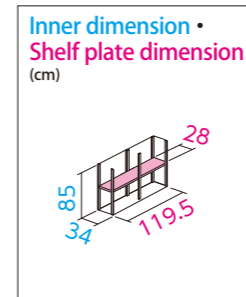

Outdoor storage shed daSeele

W95
cm

W125
cm

SRM-0915

- Floor space/0.8sqyd(0.68m²)
 - Effective dimensions of door opening/ W37×H138.0cm
 - Adjustable shelf/1pc(12 levels)
 - 3 cartons for 1 product
 - Carton size/
(3-1)W159.5×D54×H10.5cm
(3-2)W98.5×D86.5×H15cm
(3-3)W157.5×D85×H8.5cm
 - Attachment/Key, Anchor plate
- EAN / (TGY)4971715 342821
(GR) 4971715 342661
(PI) 4971715 342500

SRM-1815

- Floor space/1.6sqyd(1.35m²)
 - Effective dimensions of door opening/ W82×H138.0cm
 - Adjustable shelf/2pcs(12 levels)
 - 3 cartons for 1 product
 - Carton size/
(3-1)W158×D101×H9cm
(3-2)W187.5×D86.5×H15cm
(3-3)W157.5×D85×H8.5cm
 - Attachment/Key, Anchor plate
- EAN / (TGY)4971715 342944
(GR) 4971715 342784
(PI) 4971715 342623

Outdoor storage shed daSeele slim

Slim type of 40.5cm in depth

H91
cm

H151
cm

Storage image

SRS-1209(TGY)

- Floor space/0.14sqyd(0.46m²)
 - Effective dimensions of door opening/ W52.0×H78cm
 - Adjustable shelf/1pc(6levels)
 - 2 cartons for 1 product
 - Carton size/
(2-1)W100.5×D68×H16cm
(2-2)W128.5×D43.5×H11.5cm
 - Attachment/Key
- EAN / (TGY)4971715 343835

SRS-1215(TGY)

- Floor space/0.14sqyd(0.46m²)
 - Effective dimensions of door opening/ W52.0×H138.0cm
 - Adjustable shelf/2pc(12 levels)
 - 3 cartons for 1 product
 - Carton size/
(3-1)W150.5×D64.5×H9.0cm
(3-2)W128.5×D43.5×H11.5cm
(3-3)W159.5×D40.5×H10cm
 - Attachment/Key
- EAN / (TGY)4971715 343866