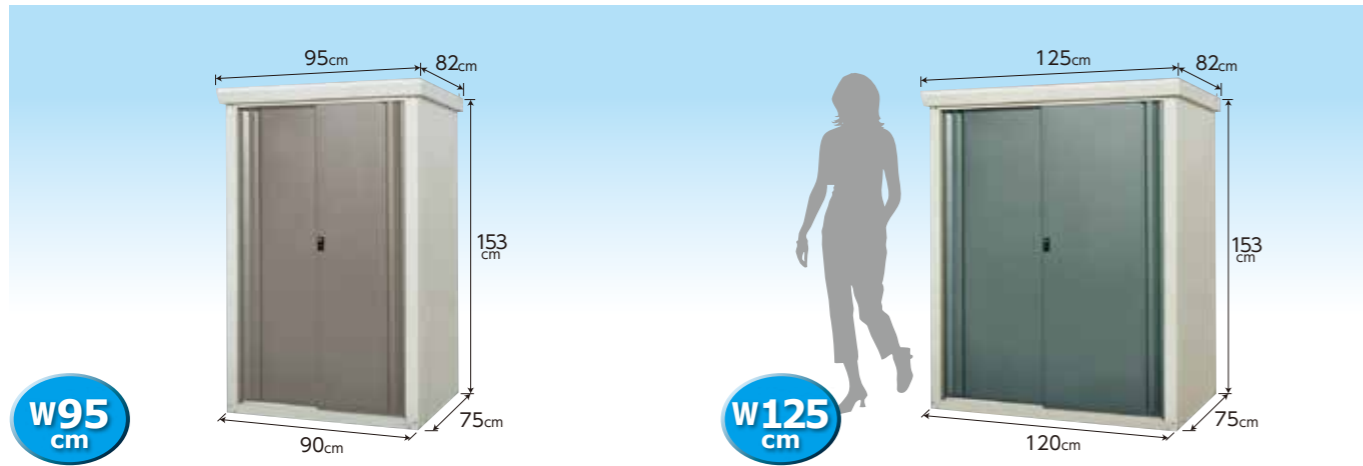

Outdoor storage shed daSeele

W95
cm

W125
cm

SRM-0915

- Floor space/0.8sqyd(0.68m²)
 - Effective dimensions of door opening/ W37×H138.0cm
 - Adjustable shelf/1pc(12 levels)
 - 3 cartons for 1 product
 - Carton size/
(3-1)W159.5×D54×H10.5cm
(3-2)W98.5×D86.5×H15cm
(3-3)W157.5×D85×H8.5cm
 - Attachment/Key, Anchor plate
- EAN / (TGY)4971715 342821
(GR) 4971715 342661
(PI) 4971715 342500

SRM-1215

- Floor space/1.08sqyd(0.9m²)
 - Effective dimensions of door opening/ W52×H138.0cm
 - Adjustable shelf/2pcs(12 levels)
 - 3 cartons for 1 product
 - Carton size/
(3-1)W159.5×D69×H10.5cm
(3-2)W128.5×D86.5×H15cm
(3-3)W157.5×D85×H8.5cm
 - Attachment/Key, Anchor plate
- EAN / (TGY)4971715 342869
(GR) 4971715 342708
(PI) 4971715 342548

SRM-1815

- Floor space/1.6sqyd(1.35m²)
 - Effective dimensions of door opening/ W82×H138.0cm
 - Adjustable shelf/2pcs(12 levels)
 - 3 cartons for 1 product
 - Carton size/
(3-1)W158×D101×H9cm
(3-2)W187.5×D86.5×H15cm
(3-3)W157.5×D85×H8.5cm
 - Attachment/Key, Anchor plate
- EAN / (TGY)4971715 342944
(GR) 4971715 342784
(PI) 4971715 342623

Outdoor storage shed daSeele slim

Slim type of 40.5cm in depth

H91
cm

H151
cm

Storage image

SRS-1209(TGY)

- Floor space/0.14sqyd(0.46m²)
 - Effective dimensions of door opening/ W52.0×H78cm
 - Adjustable shelf/1pc(6levels)
 - 2 cartons for 1 product
 - Carton size/
(2-1)W100.5×D68×H16cm
(2-2)W128.5×D43.5×H11.5cm
 - Attachment/Key
- EAN / (TGY)4971715 343835