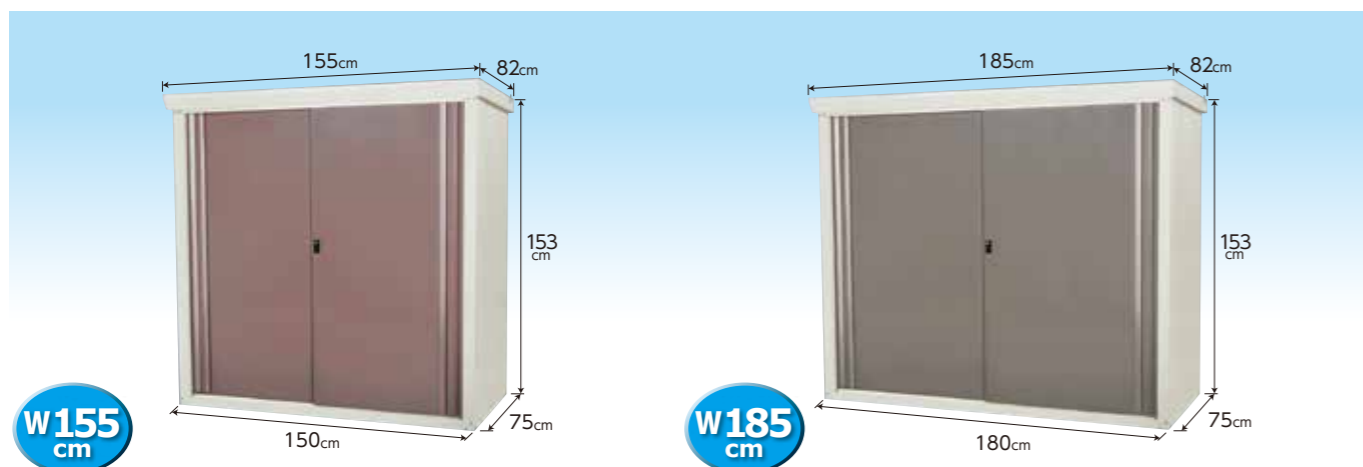

Outdoor storage shed daSeele

W95
cm

W125
cm

SRM-0915

- Floor space/0.8sqyd(0.68m²)
 - Effective dimensions of door opening/ W37×H138.0cm
 - Adjustable shelf/1pc(12 levels)
 - 3 cartons for 1 product
 - Carton size/
(3-1)W159.5×D54×H10.5cm
(3-2)W98.5×D86.5×H15cm
(3-3)W157.5×D85×H8.5cm
 - Attachment/Key, Anchor plate
- EAN / (TGY)4971715 342821
(GR) 4971715 342661
(PI) 4971715 342500

SRM-1215

- Floor space/1.08sqyd(0.9m²)
 - Effective dimensions of door opening/ W52×H138.0cm
 - Adjustable shelf/2pcs(12 levels)
 - 3 cartons for 1 product
 - Carton size/
(3-1)W159.5×D69×H10.5cm
(3-2)W128.5×D86.5×H15cm
(3-3)W157.5×D85×H8.5cm
 - Attachment/Key, Anchor plate
- EAN / (TGY)4971715 342869
(GR) 4971715 342708
(PI) 4971715 342548

SRM-1815

- Floor space/1.6sqyd(1.35m²)
 - Effective dimensions of door opening/ W82×H138.0cm
 - Adjustable shelf/2pcs(12 levels)
 - 3 cartons for 1 product
 - Carton size/
(3-1)W158×D101×H9cm
(3-2)W187.5×D86.5×H15cm
(3-3)W157.5×D85×H8.5cm
 - Attachment/Key, Anchor plate
- EAN / (TGY)4971715 342944
(GR) 4971715 342784
(PI) 4971715 342623

Outdoor storage shed daSeele slim

Slim type of 40.5cm in depth

H91
cm

H151
cm

Storage image

SRS-1209(TGY)

- Floor space/0.14sqyd(0.46m²)
 - Effective dimensions of door opening/ W52.0×H78cm
 - Adjustable shelf/1pc(6levels)
 - 2 cartons for 1 product
 - Carton size/
(2-1)W100.5×D68×H16cm
(2-2)W128.5×D43.5×H11.5cm
 - Attachment/Key
- EAN / (TGY)4971715 343835