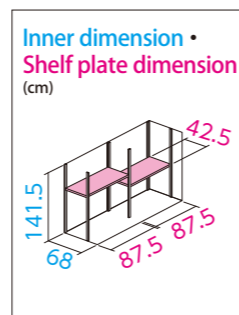

Outdoor storage shed daSeele

W95
cm

W125
cm

SRM-0915

- Floor space/0.8sqyd(0.68m²)
 - Effective dimensions of door opening/ W37×H138.0cm
 - Adjustable shelf/1pc(12 levels)
 - 3 cartons for 1 product
 - Carton size/
(3-1)W159.5×D54×H10.5cm
(3-2)W98.5×D86.5×H15cm
(3-3)W157.5×D85×H8.5cm
 - Attachment/Key, Anchor plate
- EAN / (TGY)4971715 342821
(GR) 4971715 342661
(PI) 4971715 342500

W155
cm

W185
cm

SRM-1515

- Floor space/1.36sqyd(1.13m²)
 - Effective dimensions of door opening/ W67×H138.0cm
 - Adjustable shelf/2pcs(12 levels)
 - 3 cartons for 1 product
 - Carton size/
(3-1)W157×D86×H9cm
(3-2)W158.5×D86.5×H15cm
(3-3)W157.5×D85×H8.5cm
 - Attachment/Key, Anchor plate
- EAN / (TGY)4971715 342906
(GR) 4971715 342746
(PI) 4971715 342586

SRM-1815

- Floor space/1.6sqyd(1.35m²)
 - Effective dimensions of door opening/ W82×H138.0cm
 - Adjustable shelf/2pcs(12 levels)
 - 3 cartons for 1 product
 - Carton size/
(3-1)W158×D101×H9cm
(3-2)W187.5×D86.5×H15cm
(3-3)W157.5×D85×H8.5cm
 - Attachment/Key, Anchor plate
- EAN / (TGY)4971715 342944
(GR) 4971715 342784
(PI) 4971715 342623

Outdoor storage shed daSeele slim

Slim type of 40.5cm in depth

H91
cm

H151
cm

Storage image

SRS-1209(TGY)

- Floor space/0.14sqyd(0.46m²)
 - Effective dimensions of door opening/ W52.0×H78cm
 - Adjustable shelf/1pc(6levels)
 - 2 cartons for 1 product
 - Carton size/
(2-1)W100.5×D68×H16cm
(2-2)W128.5×D43.5×H11.5cm
 - Attachment/Key
- EAN / (TGY)4971715 343835