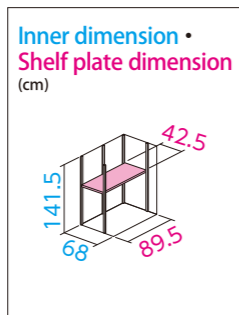

Outdoor storage shed daSeele

W95
cm

W125
cm

SRM-0915

- Floor space/0.8sqyd(0.68m²)
 - Effective dimensions of door opening/ W37×H138.0cm
 - Adjustable shelf/1pc(12 levels)
 - 3 cartons for 1 product
 - Carton size/
(3-1)W159.5×D54×H10.5cm
(3-2)W98.5×D86.5×H15cm
(3-3)W157.5×D85×H8.5cm
 - Attachment/Key, Anchor plate
- EAN / (TGY)4971715 342821
(GR) 4971715 342661
(PI) 4971715 342500

SRM-1215

- Floor space/1.08sqyd(0.9m²)
 - Effective dimensions of door opening/ W52×H138.0cm
 - Adjustable shelf/2pcs(12 levels)
 - 3 cartons for 1 product
 - Carton size/
(3-1)W159.5×D69×H10.5cm
(3-2)W128.5×D86.5×H15cm
(3-3)W157.5×D85×H8.5cm
 - Attachment/Key, Anchor plate
- EAN / (TGY)4971715 342869
(GR) 4971715 342708
(PI) 4971715 342548

W155
cm

W185
cm

SRM-1515

- Floor space/1.36sqyd(1.13m²)
 - Effective dimensions of door opening/ W67×H138.0cm
 - Adjustable shelf/2pcs(12 levels)
 - 3 cartons for 1 product
 - Carton size/
(3-1)W157×D86×H9cm
(3-2)W158.5×D86.5×H15cm
(3-3)W157.5×D85×H8.5cm
 - Attachment/Key, Anchor plate
- EAN / (TGY)4971715 342906
(GR) 4971715 342746
(PI) 4971715 342586

SRM-1815

- Floor space/1.6sqyd(1.35m²)
 - Effective dimensions of door opening/ W82×H138.0cm
 - Adjustable shelf/2pcs(12 levels)
 - 3 cartons for 1 product
 - Carton size/
(3-1)W158×D101×H9cm
(3-2)W187.5×D86.5×H15cm
(3-3)W157.5×D85×H8.5cm
 - Attachment/Key, Anchor plate
- EAN / (TGY)4971715 342944
(GR) 4971715 342784
(PI) 4971715 342623