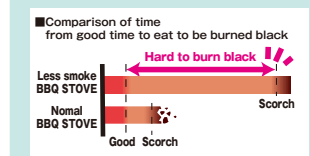

POINT 2 Radiation effect & Far infrared ray effect.