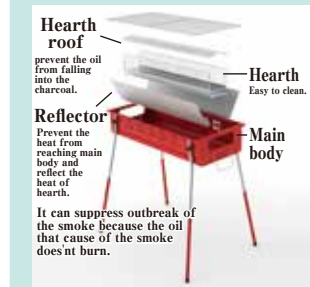

CBN-450 BBQ STOVE with Griddle

CBN-450TN BBQ STOVE

CBN-650 BBQ STOVE with Griddle

CBN-650TN BBQ STOVE

CBN-800 BBQ STOVE with Griddle

CBN-800TN BBQ STOVE

SB-430Y Compact BBQ STOVE

- Size/W45xD25.4xH24.5cm
- Weight/1.3kg
- Material/Main body:Steel(Baking finish), Gridiron,Leg:Steel(Plating finish)
- Carton size/W46xD46xH26cm
- Carton weight/1.2kg
- 5pcs/carton
- Made in China
- EAN/4971715 366490

POINT 1 Oil protection structure delivers comfortable less smoke BBQ.