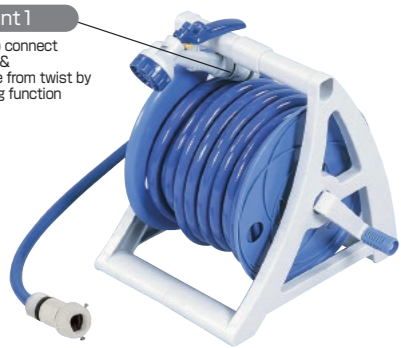

# Hose Reel Set

## Ocean series

point 1  
Easy to connect & Protect hose from twist by revolving function

- GNF type**  
3 point screw connector
- GN type**  
Screw type hose connector

**NPR15GN Ocean15**  
15m 12mm

- Size/W37×D32.5×H33cm(including handle)
- Weight/3kg Color/Blue 1pc/carton
- Carton size/W32×D34×H35cm
- Carton weight/3.3kg
- EAN/4971715 123406
- G Nozzle,Screw type hose connector
- Made in Japan