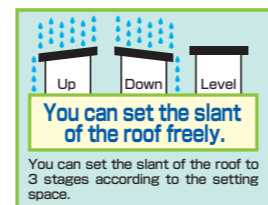

HMG series

Stainless rail type