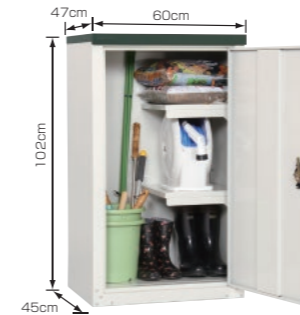

### HMG-910

- I.D./W87.5xD37.5xH93.5cm
- Weight/23.2kg
- Floor space/0.48sqyd(0.4m<sup>2</sup>)
- Effective dimensions of door opening/W38xH93cm
- Adjustable shelf/1pc(6levels)
- Adjustable shelf size/W87.5xD36.5cm
- 1carton for 1product
- Carton size:W106xD59xH18.5cm
- Carton weight/26.4kg
- Attachment/Key
- JAN:4971715 340780

### HMG-1310

- I.D./W129.5xD37.5xH93.5cm
- Weight/31.2kg
- Floor space/0.72sqyd(0.59m<sup>2</sup>)
- Effective dimensions of door opening/W59xH93cm
- Adjustable shelf/1pc(6levels)
- Adjustable shelf size/W129.5xD36.5cm
- 2cartons for 1product
- Carton size:(2-1)W140xD62xH9.5cm (2-2)W106xD69xH11cm
- Carton weight/(2-1)/21kg (2-2)/16.1kg
- Attachment/Key
- JAN:4971715 349813

## TBJ series

Adjustable shelf : Half size only !  
Easier to arrange the storage spaces !

Good for storing long object!

It's so slim that you can put it anywhere !

### TBJ-102HT

- I.D./W59.7xD35.7xH95cm
- Weight/17.0kg
- Floor space/0.32sqyd(0.27m<sup>2</sup>)
- Effective dimensions of door opening/W48xH89.5cm
- Adjustable shelf/2pcs(5levels)
- Adjustable shelf size/W30xD35cm
- 1carton for 1product
- Carton size/W103.1xD60.6xH17.9cm
- Carton weight/20kg
- Attachment/Key
- JAN : 4971715 342012