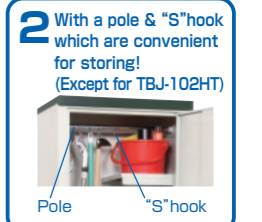

### HMG-1310

- I.D./W129.5xD37.5xH93.5cm
- Weight/31.2kg
- Floor space/0.72sqyd(0.59m<sup>2</sup>)
- Effective dimensions of door opening/W59xH93cm
- Adjustable shelf/1pc(6levels)
- Adjustable shelf size/W129.5xD36.5cm
- 2cartons for 1product
- Carton size:(2-1)W140xD62xH9.5cm (2-2)W106xD69xH11cm
- Carton weight/(2-1)/21kg (2-2)/16.1kg
- Attachment/Key
- JAN:4971715 349813

**Optional accessories** Additional shelf plate set (Shelf plate 1pc, Hook 4pcs)

● HMG-910 (JAN 4971715 340285)

● HMG-1310 (JAN 4971715 340698)

## TBJ series

Adjustable shelf : Half size only !  
Easier to arrange the storage spaces !

Good for storing long object!

It's so slim that you can put it anywhere !