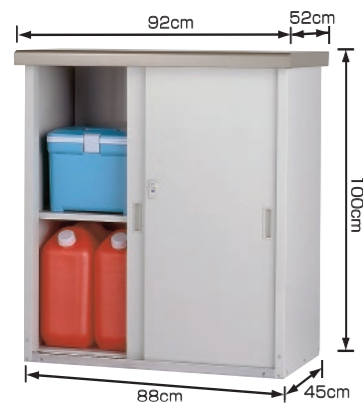

### HS-132HT

- I.D./W88.5xD37xH127cm
- Weight/26kg
- Floor space/0.12sqyd(0.41m<sup>2</sup>)
- Effective dimensions of door opening/W37xH122.5cm
- Adjustable shelf/3pc(12levels)
- Adjustable shelf size/W42xD35.5cm
- 2carton for 1product
- Carton size/(2-1)W136.7xD52xH13.2cm (2-2)W91.6xD47.9xH10.8cm
- Carton weight/(2-1)/20kg (2-2)/9.6kg
- Attachment/Key
- JAN : 4971715 343767

### HS-162HT

- I.D./W88.5xD37xH157cm
- Weight/30.9kg
- Floor space/0.12sqyd(0.41m<sup>2</sup>)
- Effective dimensions of door opening/W37xH152.5cm
- Adjustable shelf/3pc(12levels)
- Adjustable shelf size/W42xD35.5cm
- 2carton for 1product
- Carton size:(2-1)W170.7xD52xH14.6cm (2-2)W91.6xD47.9xH10.8cm
- Carton weight:(2-1)/25.6kg (2-2)/9.6kg
- Attachment/Key
- JAN : 4971715 343798

### HMG-910

- I.D./W87.5xD37.5xH93.5cm
- Weight/23.2kg
- Floor space/0.48sqyd(0.4m<sup>2</sup>)
- Effective dimensions of door opening/W38xH93cm
- Adjustable shelf/1pc(6levels)
- Adjustable shelf size/W87.5xD36.5cm
- 1carton for 1product
- Carton size:W106xD59xH18.5cm
- Carton weight/26.4kg
- Attachment/Key
- JAN:4971715 340780

### HMG-1310

- I.D./W129.5xD37.5xH93.5cm
- Weight/31.2kg
- Floor space/0.72sqyd(0.59m<sup>2</sup>)
- Effective dimensions of door opening/W59xH93cm
- Adjustable shelf/1pc(6levels)
- Adjustable shelf size/W129.5xD36.5cm
- 2cartons for 1product
- Carton size:(2-1)W140xD62xH9.5cm (2-2)W106xD69xH11cm
- Carton weight/(2-1)/21kg (2-2)/16.1kg
- Attachment/Key
- JAN:4971715 349813