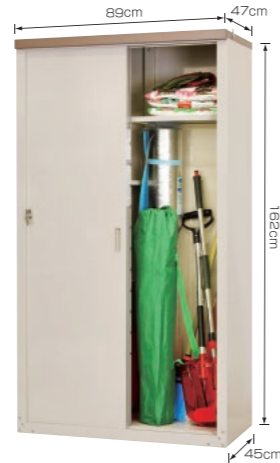

## HS series(Half size shelf)

**New Release!**

Adjustable shelf : Half size only !  
Easier to arrange the storage spaces !

Good for storing long objects such as gardening goods and cleaning goods !

### HS-132HT

- I.D./W88.5xD37xH127cm
- Weight/26kg
- Floor space/0.12sqyd(0.41m<sup>2</sup>)
- Effective dimensions of door opening/W37xH122.5cm
- Adjustable shelf/3pc(12levels)
- Adjustable shelf size/W42xD35.5cm
- 2carton for 1product
- Carton size/(2-1)W136.7xD52xH13.2cm (2-2)W91.6xD47.9xH10.8cm
- Carton weight/(2-1)/20kg (2-2)/9.6kg
- Attachment/Key
- JAN : 4971715 343767

### HS-162HT

- I.D./W88.5xD37xH157cm
- Weight/30.9kg
- Floor space/0.12sqyd(0.41m<sup>2</sup>)
- Effective dimensions of door opening/W37xH152.5cm
- Adjustable shelf/3pc(12levels)
- Adjustable shelf size/W42xD35.5cm
- 2carton for 1product
- Carton size:(2-1)W170.7xD52xH14.6cm (2-2)W91.6xD47.9xH10.8cm
- Carton weight:(2-1)/25.6kg (2-2)/9.6kg
- Attachment/Key
- JAN : 4971715 343798

### HMG-910

- I.D./W87.5xD37.5xH93.5cm
- Weight/23.2kg
- Floor space/0.48sqyd(0.4m<sup>2</sup>)
- Effective dimensions of door opening/W38xH93cm
- Adjustable shelf/1pc(6levels)
- Adjustable shelf size/W87.5xD36.5cm
- 1carton for 1product
- Carton size:W106xD59xH18.5cm
- Carton weight/26.4kg
- Attachment/Key
- JAN:4971715 340780