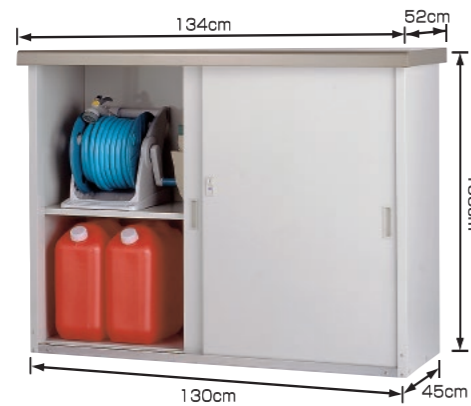

### HS-132HT

- I.D./W88.5xD37xH127cm
- Weight/26kg
- Floor space/0.12sqyd(0.41m<sup>2</sup>)
- Effective dimensions of door opening/W37xH122.5cm
- Adjustable shelf/3pc(12levels)
- Adjustable shelf size/W42xD35.5cm
- 2carton for 1product
- Carton size/(2-1)W136.7xD52xH13.2cm (2-2)W91.6xD47.9xH10.8cm
- Carton weight/(2-1)/20kg (2-2)/9.6kg
- Attachment/Key
- JAN : 4971715 343767

### HS-162HT

- I.D./W88.5xD37xH157cm
- Weight/30.9kg
- Floor space/0.12sqyd(0.41m<sup>2</sup>)
- Effective dimensions of door opening/W37xH152.5cm
- Adjustable shelf/3pc(12levels)
- Adjustable shelf size/W42xD35.5cm
- 2carton for 1product
- Carton size:(2-1)W170.7xD52xH14.6cm (2-2)W91.6xD47.9xH10.8cm
- Carton weight:(2-1)/25.6kg (2-2)/9.6kg
- Attachment/Key
- JAN : 4971715 343798

### HMG-910

- I.D./W87.5xD37.5xH93.5cm
- Weight/23.2kg
- Floor space/0.48sqyd(0.4m<sup>2</sup>)
- Effective dimensions of door opening/W38xH93cm
- Adjustable shelf/1pc(6levels)
- Adjustable shelf size/W87.5xD36.5cm
- 1carton for 1product
- Carton size:W106xD59xH18.5cm
- Carton weight/26.4kg
- Attachment/Key
- JAN:4971715 340780

### HMG-1310

- I.D./W129.5xD37.5xH93.5cm
- Weight/31.2kg
- Floor space/0.72sqyd(0.59m<sup>2</sup>)
- Effective dimensions of door opening/W59xH93cm
- Adjustable shelf/1pc(6levels)
- Adjustable shelf size/W129.5xD36.5cm
- 2cartons for 1product
- Carton size:(2-1)W140xD62xH9.5cm (2-2)W106xD69xH11cm
- Carton weight/(2-1)/21kg (2-2)/16.1kg
- Attachment/Key
- JAN:4971715 349813