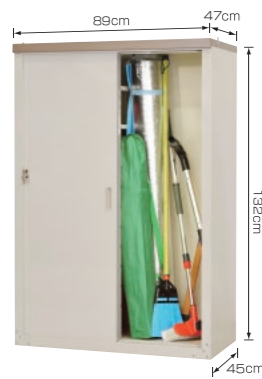

### HS-132HT

- I.D./W88.5xD37xH127cm
- Weight/26kg
- Floor space/0.12sqyd(0.41m<sup>2</sup>)
- Effective dimensions of door opening/W37xH122.5cm
- Adjustable shelf/3pc(12levels)
- Adjustable shelf size/W42xD35.5cm
- 2carton for 1product
- Carton size/(2-1)W136.7xD52xH13.2cm (2-2)W91.6xD47.9xH10.8cm
- Carton weight/(2-1)/20kg (2-2)/9.6kg
- Attachment/Key
- JAN : 4971715 343767

### HS-162HT

- I.D./W88.5xD37xH157cm
- Weight/30.9kg
- Floor space/0.12sqyd(0.41m<sup>2</sup>)
- Effective dimensions of door opening/W37xH152.5cm
- Adjustable shelf/3pc(12levels)
- Adjustable shelf size/W42xD35.5cm
- 2carton for 1product
- Carton size:(2-1)W170.7xD52xH14.6cm (2-2)W91.6xD47.9xH10.8cm
- Carton weight:(2-1)/25.6kg (2-2)/9.6kg
- Attachment/Key
- JAN : 4971715 343798

### HMG-910

- I.D./W87.5xD37.5xH93.5cm
- Weight/23.2kg
- Floor space/0.48sqyd(0.4m<sup>2</sup>)
- Effective dimensions of door opening/W38xH93cm
- Adjustable shelf/1pc(6levels)
- Adjustable shelf size/W87.5xD36.5cm
- 1carton for 1product
- Carton size:W106xD59xH18.5cm
- Carton weight/26.4kg
- Attachment/Key
- JAN:4971715 340780

### HMG-1310

- I.D./W129.5xD37.5xH93.5cm
- Weight/31.2kg
- Floor space/0.72sqyd(0.59m<sup>2</sup>)
- Effective dimensions of door opening/W59xH93cm
- Adjustable shelf/1pc(6levels)
- Adjustable shelf size/W129.5xD36.5cm
- 2cartons for 1product
- Carton size:(2-1)W140xD62xH9.5cm (2-2)W106xD69xH11cm
- Carton weight/(2-1)/21kg (2-2)/16.1kg
- Attachment/Key
- JAN:4971715 349813